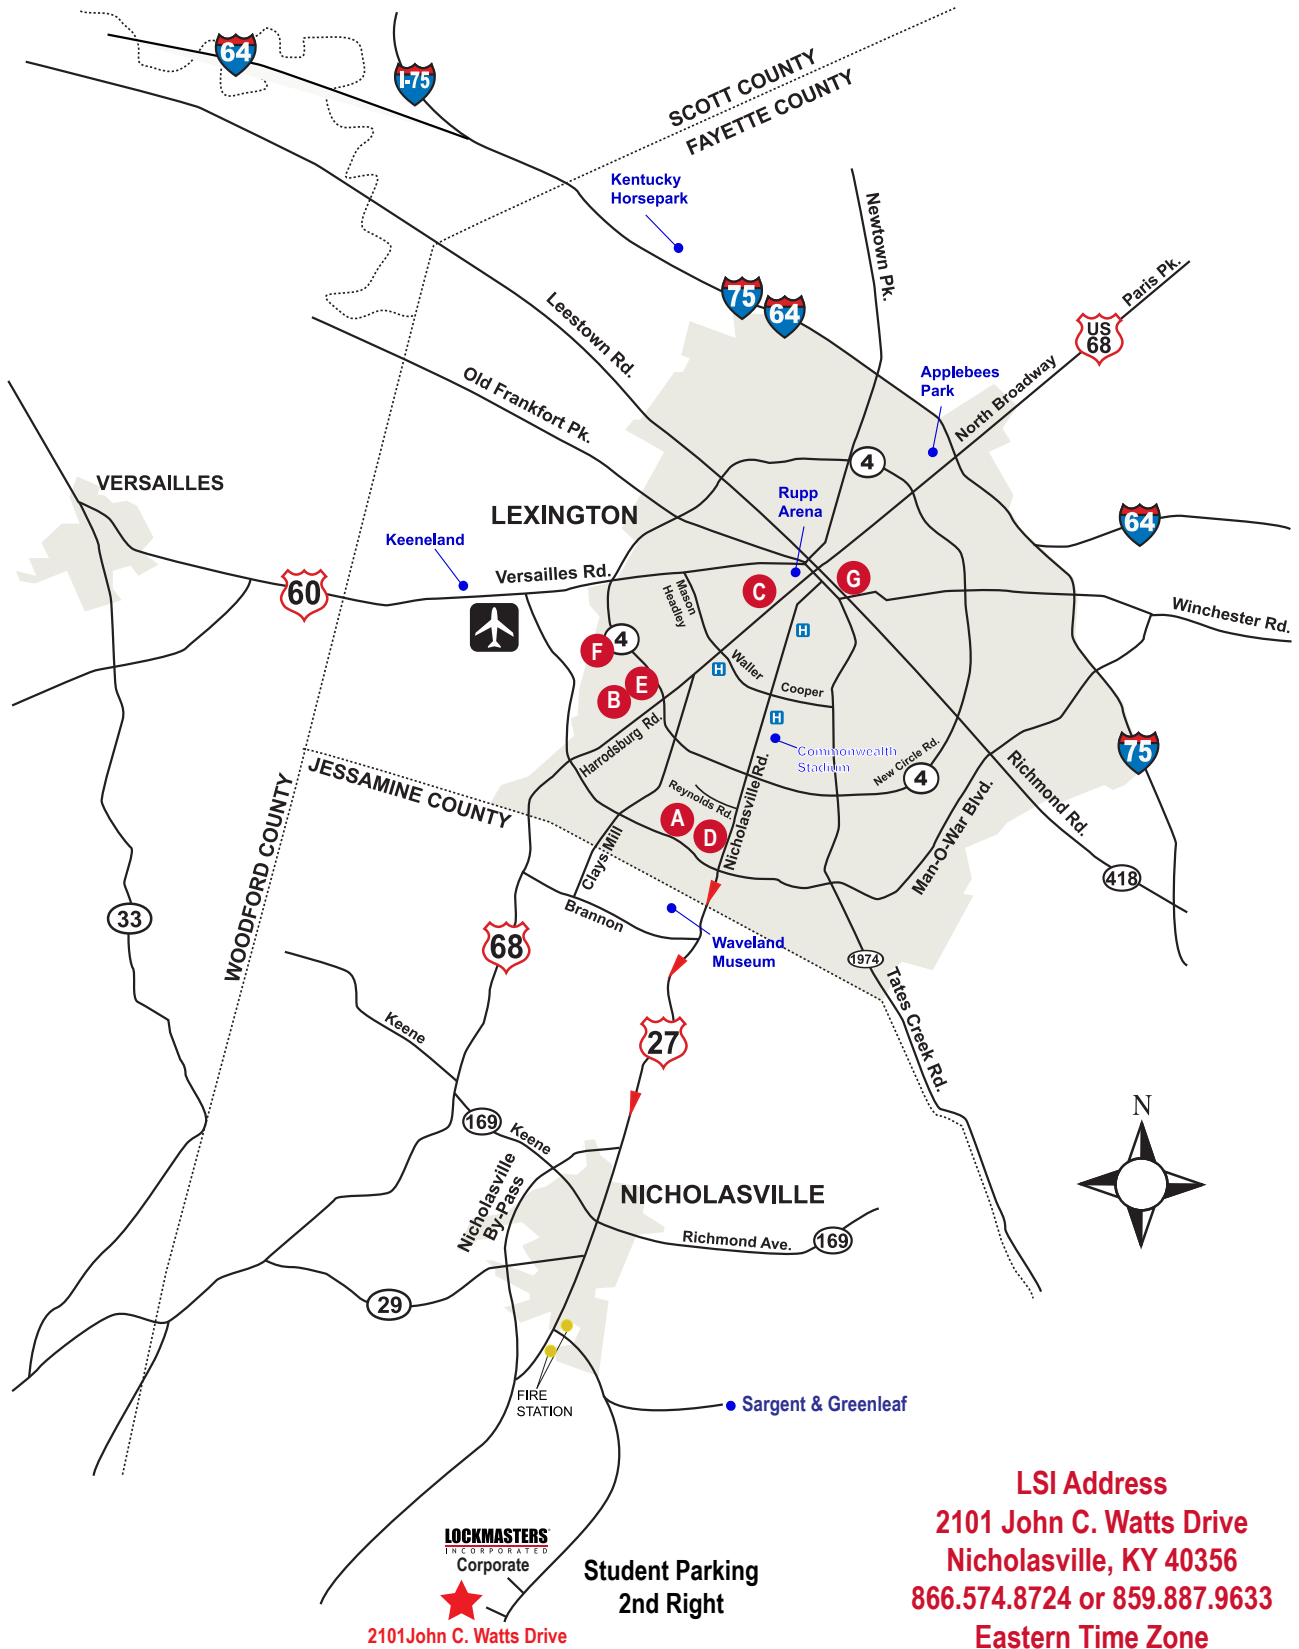

H

EXTENDED STAY

The Corner House B&B & Furnished Townhomes
Nicholasville, KY
Phone: 859.881.5229
877.571.5777
www.cornerhouse.com

Additional Lodging & Visitor Information visit
www.lsieducation.com/lsi/map.html

Map to LSI & Accommodations

LOCKMASTERS
 INCORPORATED
 Corporate
 ★
 2101 John C. Watts Drive
 Student Parking
 2nd Right

LSI Address
 2101 John C. Watts Drive
 Nicholasville, KY 40356
 866.574.8724 or 859.887.9633
 Eastern Time Zone